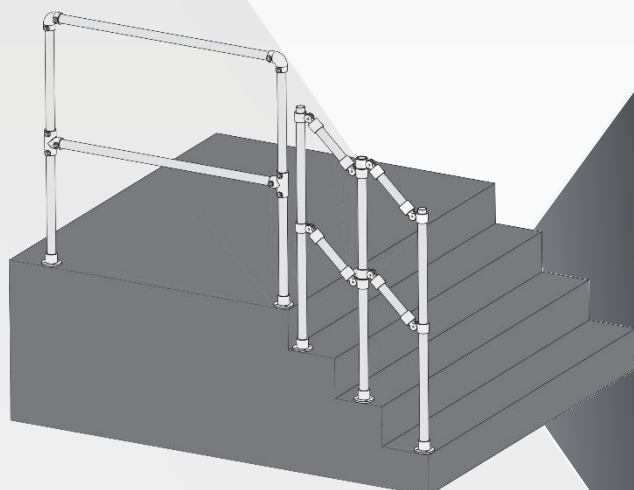

Tubular Connector Assembly

10 galvanized connectors to carry out various constructions.
Create your own project !

With the "Mottez Tubular Connectors", your imagination will have no limits.

- 2 connector sections for \varnothing 27 and 42 mm tubes
 - Length of the tubes : 195 cm
 - Unlimited use, without welding, without drilling, without threading!
 - Clamping resistance: 300 kg

 - \varnothing 27 mm :
 - « Sendzimir » galvanized tube
 - anthracite grey (RAL 7021) powder coated polyester - structured look
 - \varnothing 42 mm :
 - « Sendzimir » galvanized tube
- Anti-rust treatment reinforced by galvanization !
Tube thick. 1,50 mm

Easy assembly :

- 1 - Imagine and draw your project
- 2 - Calculate the number of connectors and tubes you need
- 3 - After sawing the tubes to the desired lengths, push the tubes in the connectors and tighten the screw using the Allen key (not supplied)

Display for Tubular Connector Assembly

- Display for Tubular Connector Assembly
- Ideal to present our range Tubular Connector Assembly (connector assembly + tubes)
- A4 poster on top of display

Technical Description