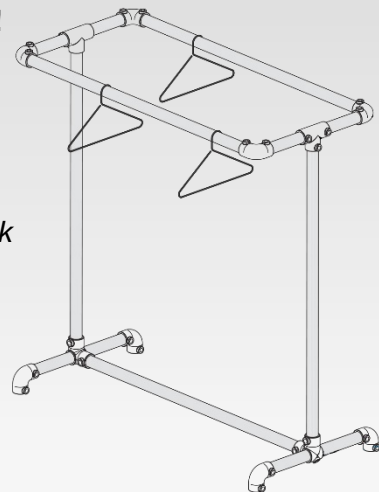

Tubular Connector Assembly

10 galvanized connectors to carry out various constructions.
Create your own project !

With the "Mottez Tubular Connectors", your imagination will have no limits.

- 2 connector sections for \varnothing 27 and 42 mm tubes
 - Length of the tubes : 195 cm
 - Unlimited use, without welding, without drilling, without threading!
 - Clamping resistance: 300 kg

 - \varnothing 27 mm :
 - « Sendzimir » galvanized tube
 - anthracite grey (RAL 7021) powder coated polyester - structured look
 - \varnothing 42 mm :
 - « Sendzimir » galvanized tube
- Anti-rust treatment reinforced by galvanization !
Tube thick. 1,50 mm

Easy assembly :

- 1 - Imagine and draw your project
- 2 - Calculate the number of connectors and tubes you need
- 3 - After sawing the tubes to the desired lengths, push the tubes in the connectors and tighten the screw using the Allen key (not supplied)

- Square steel tube 25 and 16 mm
- Dimensions : 40 x 40 x Height 210 cm
- Weight : 19 kg

Mottez Article Code

Article Code : **P063**

EAN Code : **3234640215129**