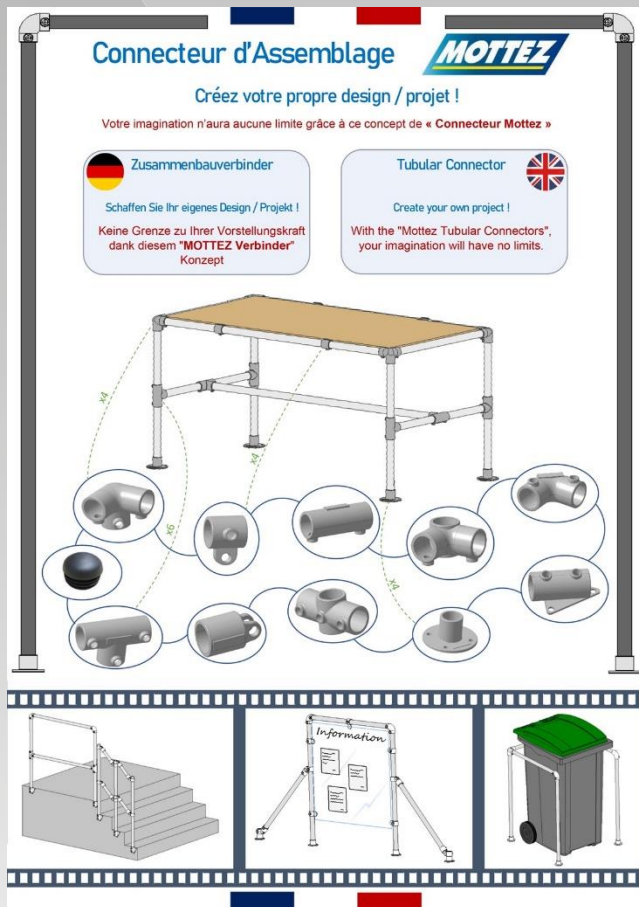

Display for Tubular Connector Assembly